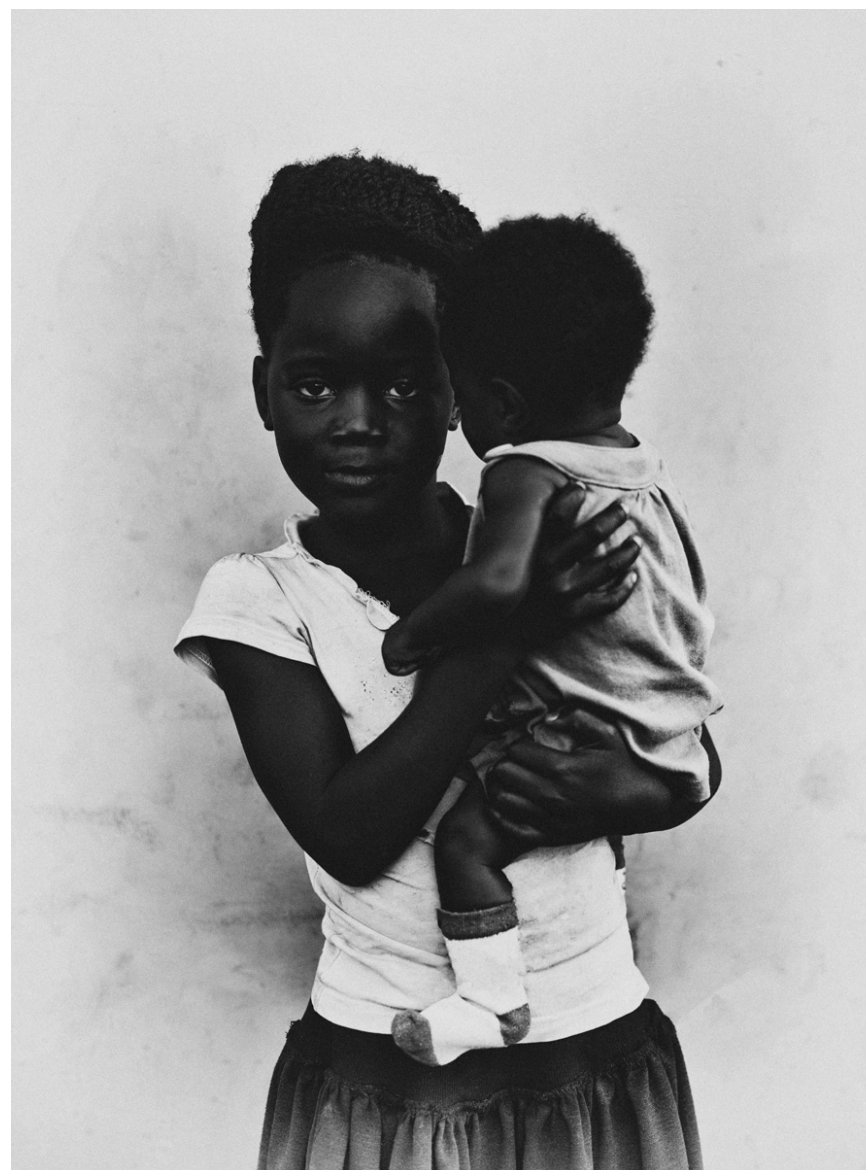

SIBLINGS

2017

FORMAT
45 × 60 / 90 × 120 cm

PAPER
Innova Fibaprint Baryta, 310 gsm

TECHNIQUE
Archival Pigment Print

EDITION
3 + 1 A.P. (XL) / 10 + 2 A.P.