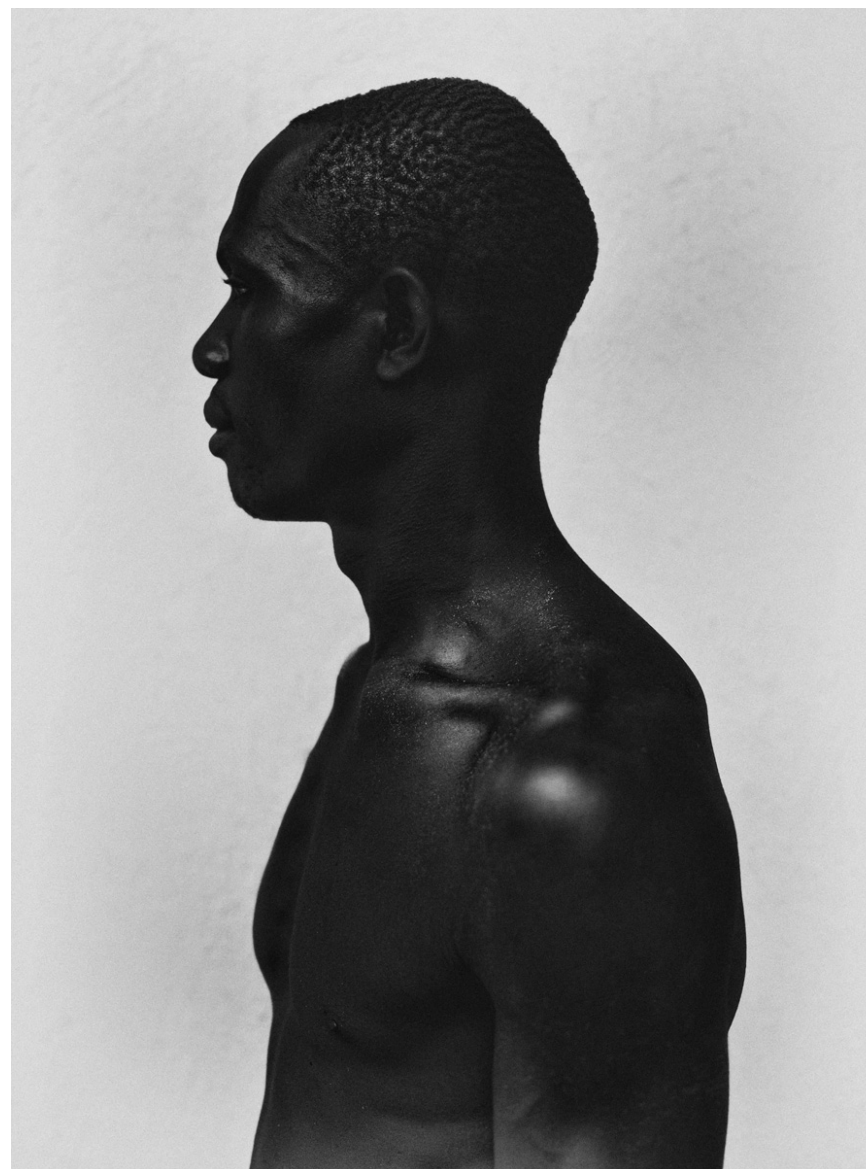

LUTALO

2017

FORMAT
45 × 60 / 90 × 120 cm

PAPER
Innova Fibaprint Baryta, 310 gsm

TECHNIQUE
Archival Pigment Print

EDITION
3 + 1 A.P. (XL) / 10 + 2 A.P.