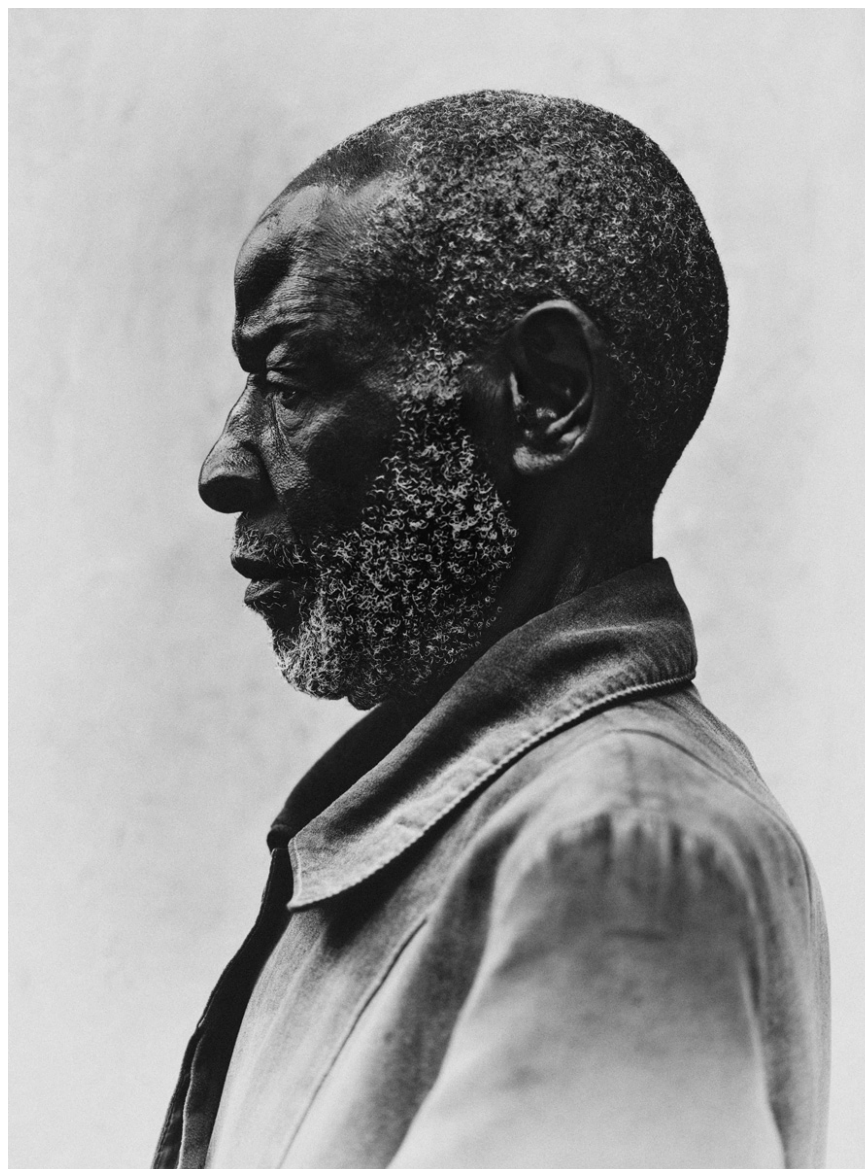

OLD MAN

2017

FORMAT

45 × 60 / 90 × 120 cm

PAPER

Innova Fibaprint Baryta, 310 gsm

TECHNIQUE

Archival Pigment Print

EDITION

3 + 1 A.P. (XL) / 10 + 2 A.P.