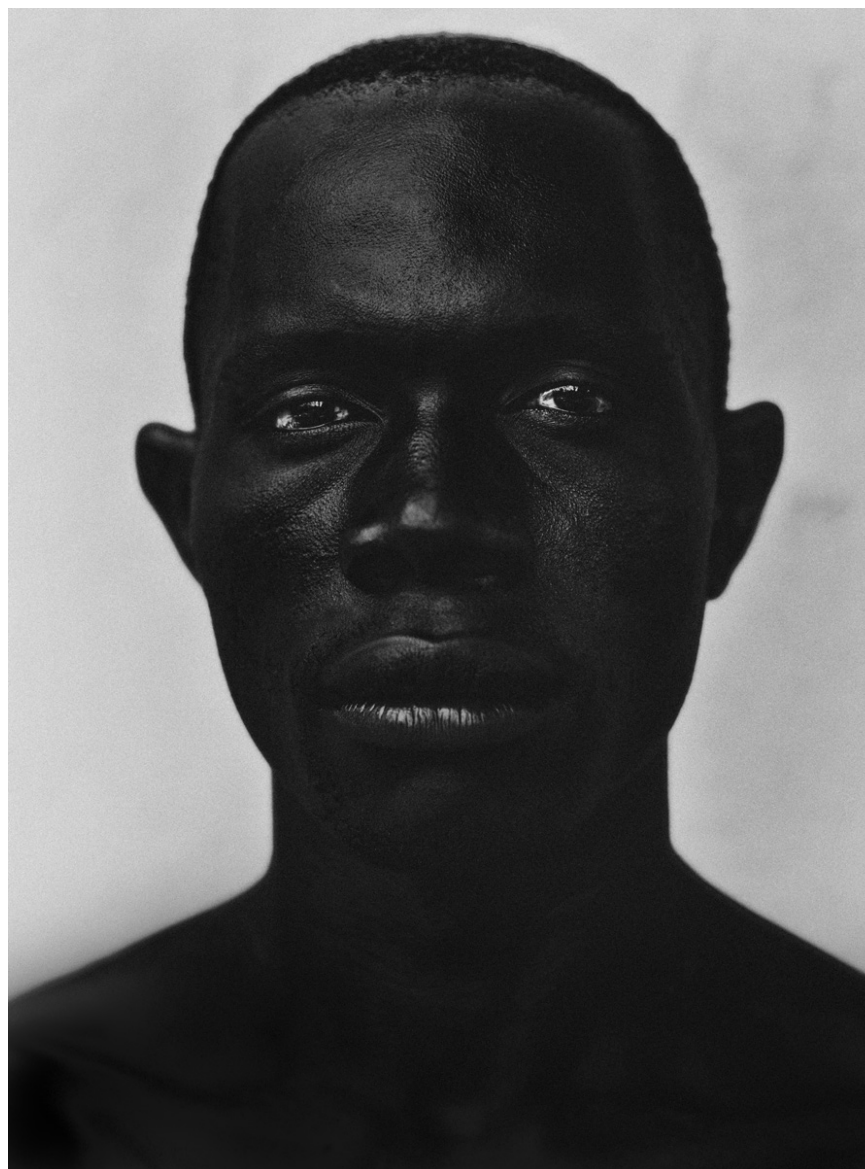

PORTRAIT LUTALO

2017

FORMAT

45 × 60 / 90 × 120 cm

PAPER

Innova Fibaprint Baryta, 310 gsm

TECHNIQUE

Archival Pigment Print

EDITION

3 + 1 A.P. (XL) / 10 + 2 A.P.