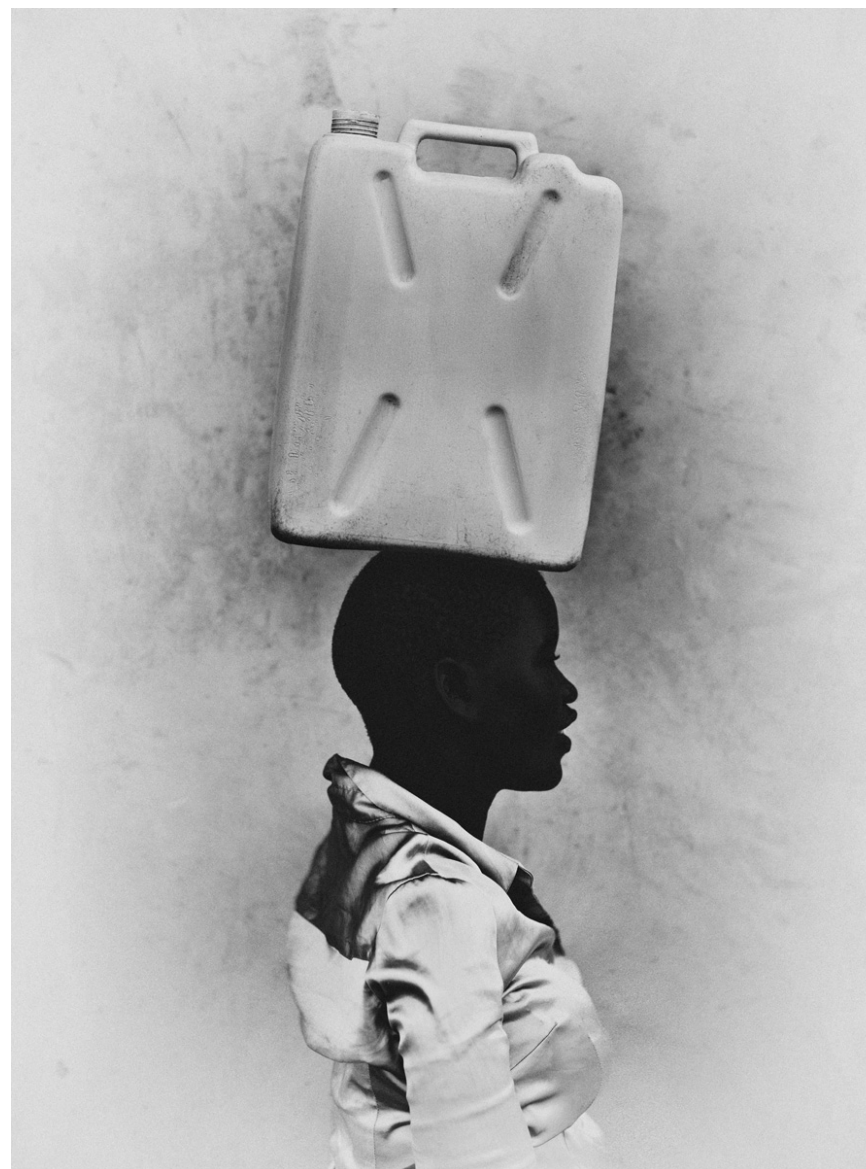

REFIL

2017

FORMAT
45 × 60 / 90 × 120 cm

PAPER
Innova Fibaprint Baryta, 310 gsm

TECHNIQUE
Archival Pigment Print

EDITION
3 + 1 A.P. (XL) / 10 + 2 A.P.