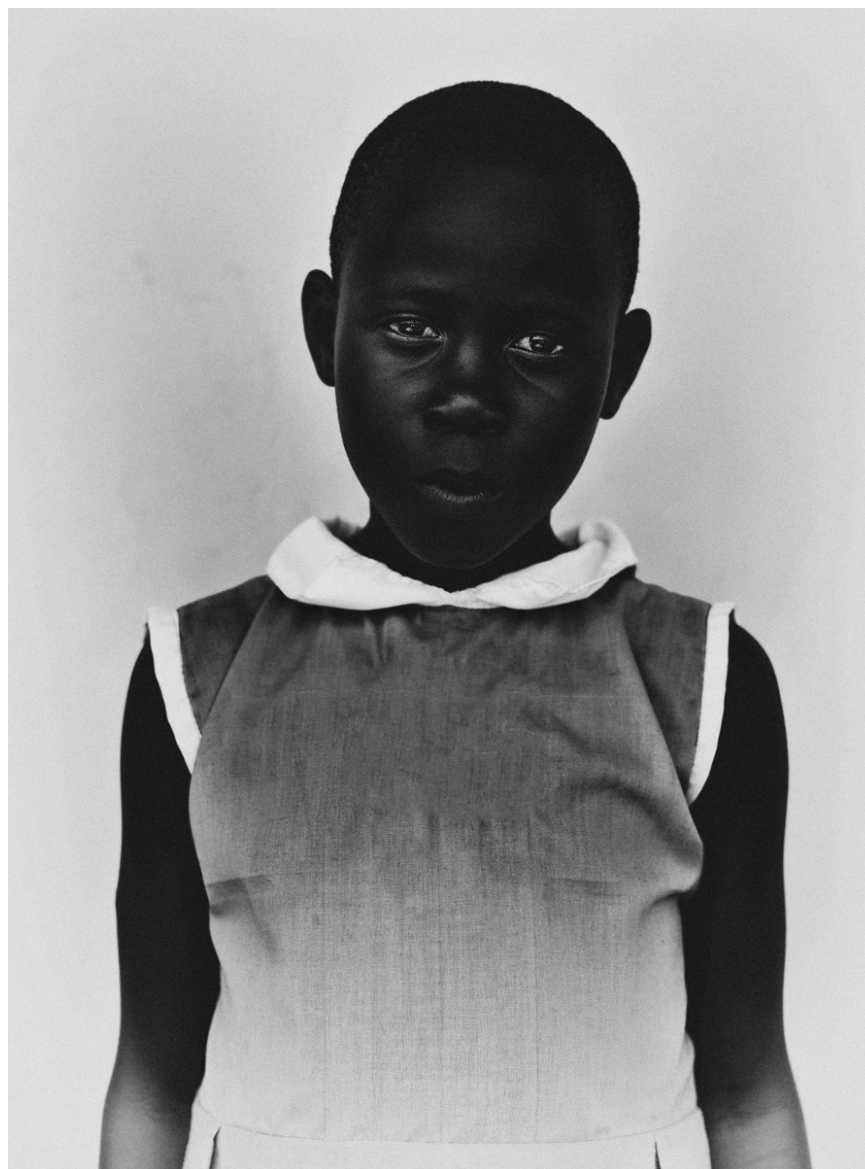

GIRL IN UNIFORM

2017

FORMAT
45 × 60 / 90 × 120 cm

PAPER
Innova Fibaprint Baryta, 310 gsm

TECHNIQUE
Archival Pigment Print

EDITION
3 + 1 A.P. (XL) / 10 + 2 A.P.