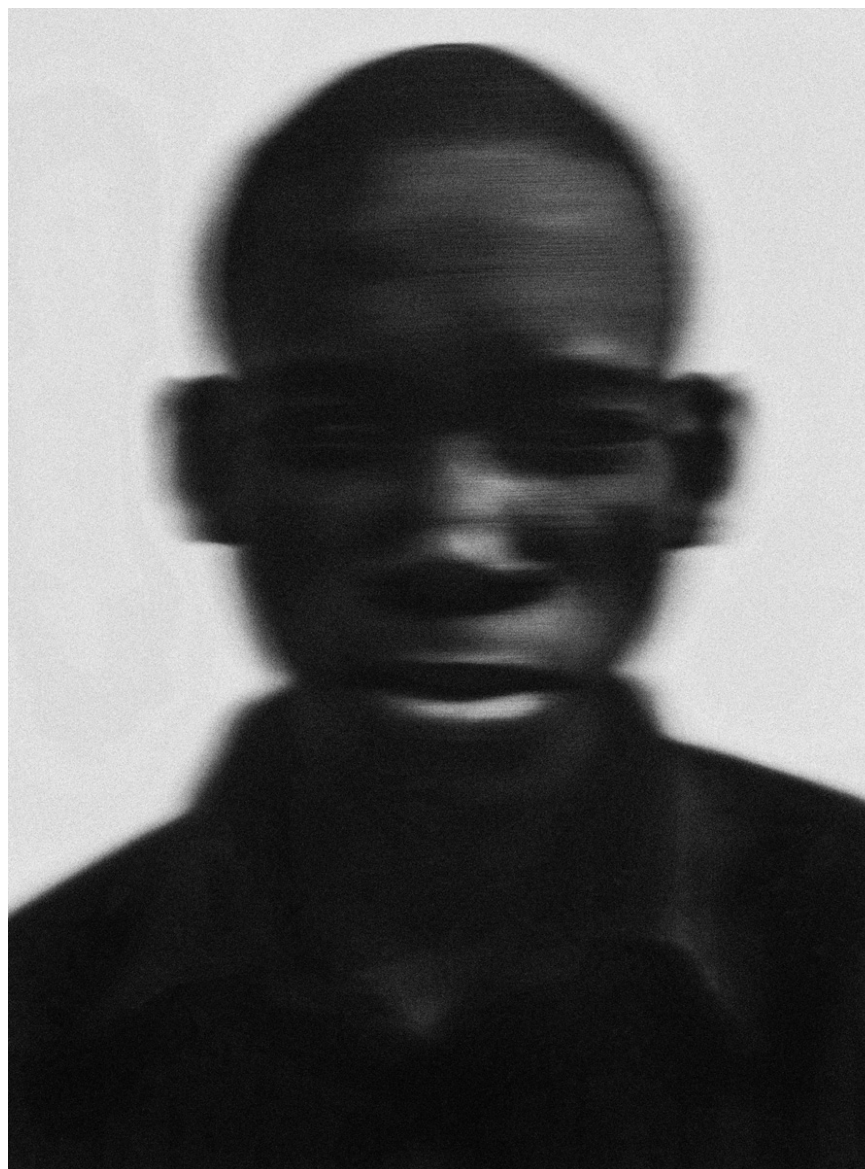

BOY II

2017

FORMAT

45 × 60 / 90 × 120 cm

PAPER

Innova Fibaprint Baryta, 310 gsm

TECHNIQUE

Archival Pigment Print

EDITION

3 + 1 A.P. (XL) / 10 + 2 A.P.