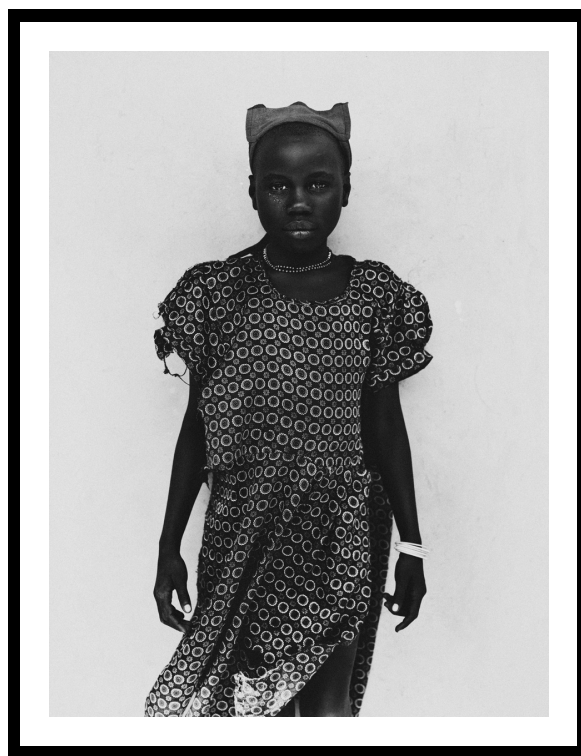

THE WORKS

All prints are archival pigment prints on Innova Fibaprint Baryta paper, 310 gsm – a heavyweight, fibre-based baryta paper with a smooth surface known for its deep blacks and tonal range. Prints are produced exclusively by The Final Art Print, the sole printing partner worldwide.

FORMATS & PAPER

45 × 60 CM	Innova Fibaprint Baryta, 310 gsm
90 × 120 CM	Innova Fibaprint Baryta, 310 gsm
120 × 160 CM	Innova Fibaprint Baryta, 310 gsm

Standard Edition: editions 1-5 can be produced in either 45×60 or 90×120 cm; editions 6-10 are exclusively 90×120 cm. The edition is shared across sizes.