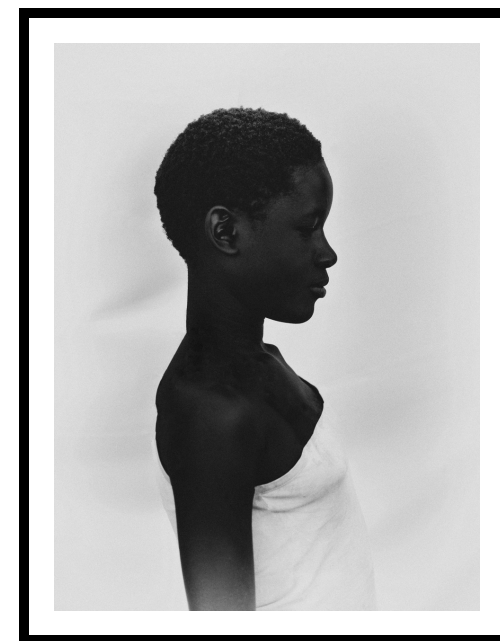

THE WORKS

All prints are archival pigment prints on Innova Fibaprint Baryta paper, 310 gsm – a heavyweight, fibre-based baryta paper with a smooth surface known for its deep blacks and tonal range. Prints are produced exclusively by The Final Art Print, the sole printing partner worldwide.

FORMATS & PAPER

45 × 60 CM	Innova Fibaprint Baryta, 310 gsm
90 × 120 CM	Innova Fibaprint Baryta, 310 gsm
120 × 160 CM	Innova Fibaprint Baryta, 310 gsm

Standard Edition: editions 1-5 can be produced in either 45×60 or 90×120 cm; editions 6-10 are exclusively 90×120 cm. The edition is shared across sizes.