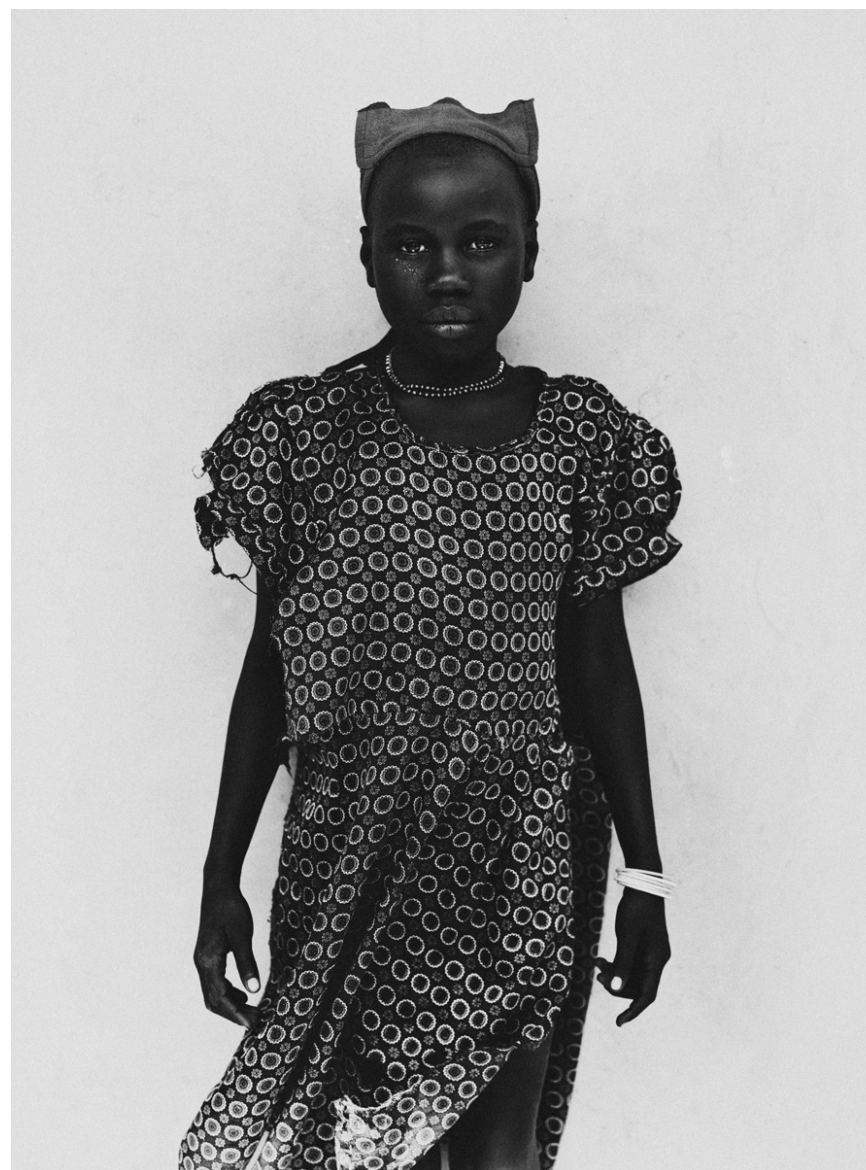

QUEEN OF MUKONO

2017

FORMAT

45 × 60 / 90 × 120 cm

PAPER

Innova Fibaprint Baryta, 310 gsm

TECHNIQUE

Archival Pigment Print

EDITION

3 + 1 A.P. (XL) / 10 + 2 A.P.